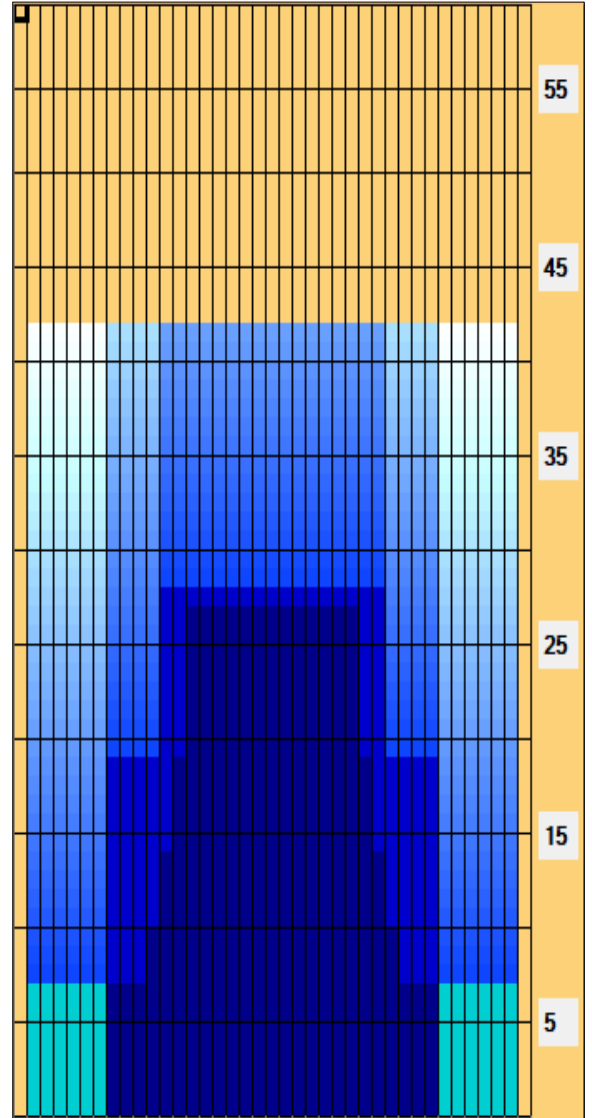

Merci Ladies V1 2024

Oil Pattern Distance: 42 Feet   **Reverse Brush Drop:** 30 Feet   **Oil Per Board:** 50 uL
Forward Oil Total: 18.15 mL   **Reverse Oil Total:** 6.3 mL   **Volume Oil Total:** 24.45 mL
Forward Boards Crossed: 363 Boards   **Reverse Boards Crossed:** 126 Boards   **Total Boards Crossed:** 489 Boards

Start	Stop	Loads	Speed	Crossed	Start	End	Feet	T.Oil
1	2L 2R	6	10	222	0.0	7.0	7.0	11100
2	11L 11R	2	14	38	7.0	10.9	3.9	1900
3	12L 12R	2	14	34	10.9	14.8	3.9	1700
4	13L 13R	2	18	30	14.8	19.9	5.1	1500
5	14L 14R	3	18	39	19.9	27.5	7.6	1950
6	2L 2R	0	22	0	27.5	34.0	6.5	0
7	2L 2R	0	30	0	34.0	42.0	8.0	0

Forward Reverse More

Start	Stop	Loads	Speed	Crossed	Start	End	Feet	T.Oil
1	2L 2R	0	30	0	42.0	28.0	-14.0	0
2	12L 12R	3	22	51	28.0	18.7	-9.3	2550
3	8L 8R	3	22	75	18.7	9.4	-9.3	3750
4	2L 2R	0	18	0	9.4	0.0	-9.4	0

Forward Reverse More

Conditioner:
Type In or Select One
TransferType:
Type In or Select One

- Forward
- Reverse
- Combined
- Buff